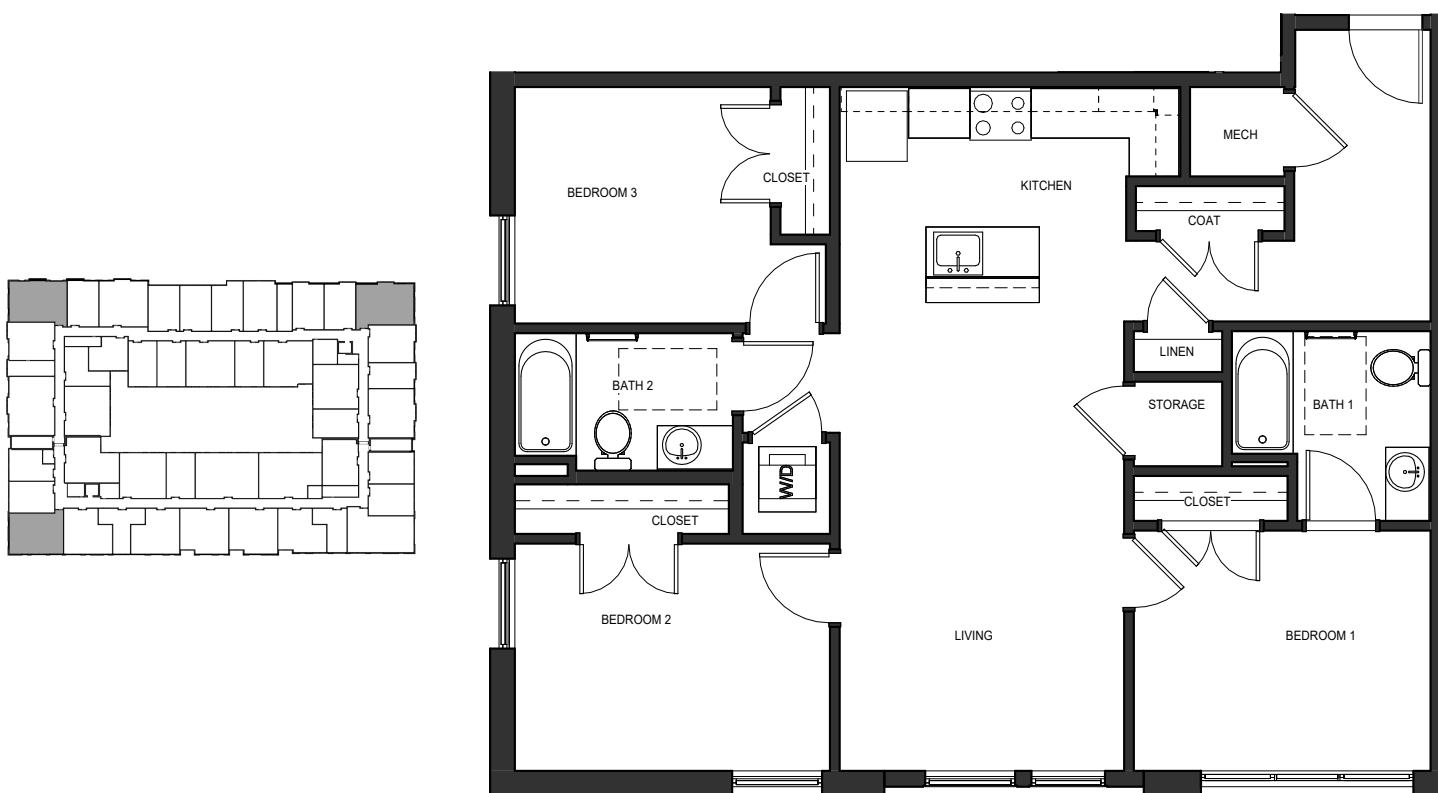

# THE ELLA

---

## UNIT C2

---

3 BEDROOM | 2 BATH | 1,053 SQFT

ALL DIMENSIONS AND SQUARE FOOTAGES ARE APPROXIMATE. PRICING SUBJECT TO CHANGE. WE ARE HAPPY TO DISCUSS SPECIFIC APARTMENT MODIFICATIONS OR ACCOMODATIONS AT YOUR REQUEST.

---

520 SOMERSET STREET, BALTIMORE MD 21202