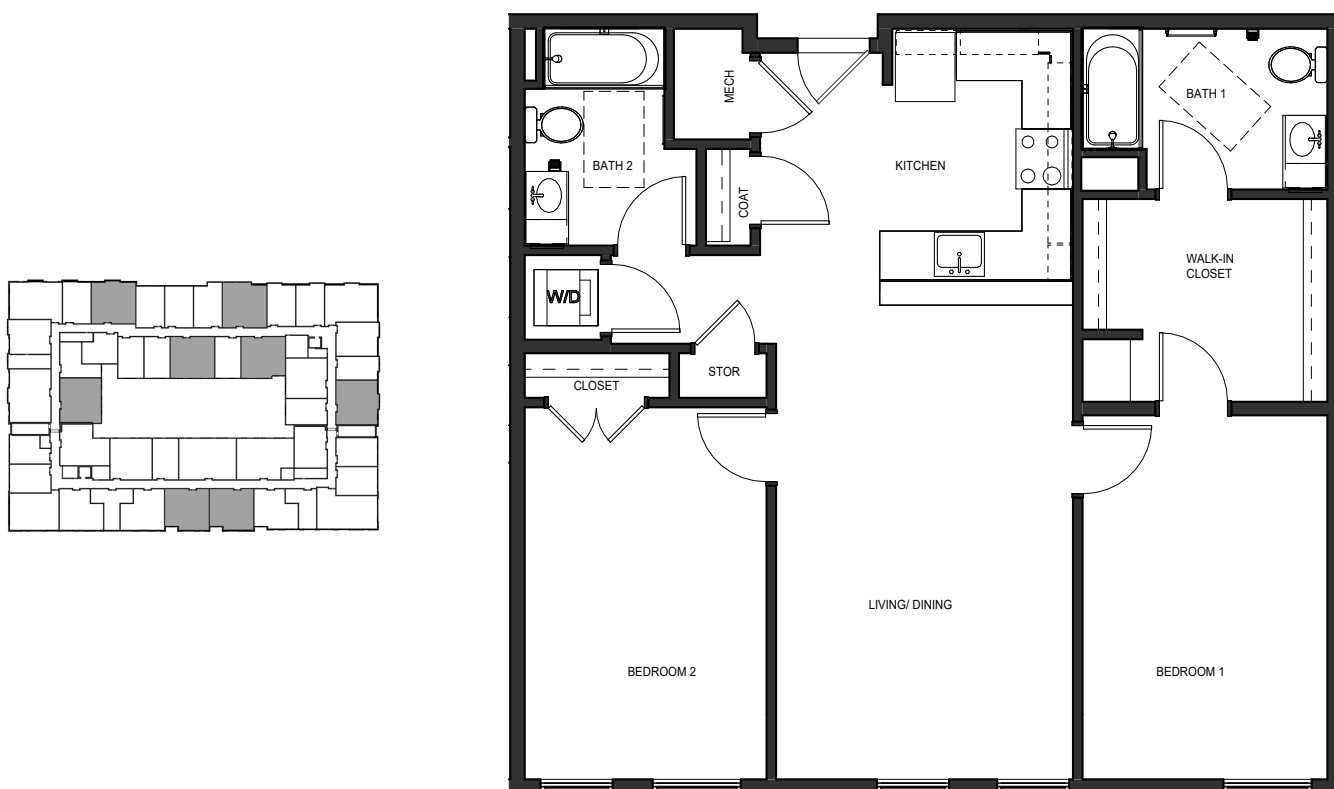

THE ELLA

UNIT B3

2 BEDROOM | 2 BATH | 1,036 SQFT

ALL DIMENSIONS AND SQUARE FOOTAGES ARE APPROXIMATE. PRICING SUBJECT TO CHANGE. WE ARE HAPPY TO DISCUSS SPECIFIC APARTMENT MODIFICATIONS OR ACCOMMODATIONS AT YOUR REQUEST.

520 SOMERSET STREET, BALTIMORE MD 21202